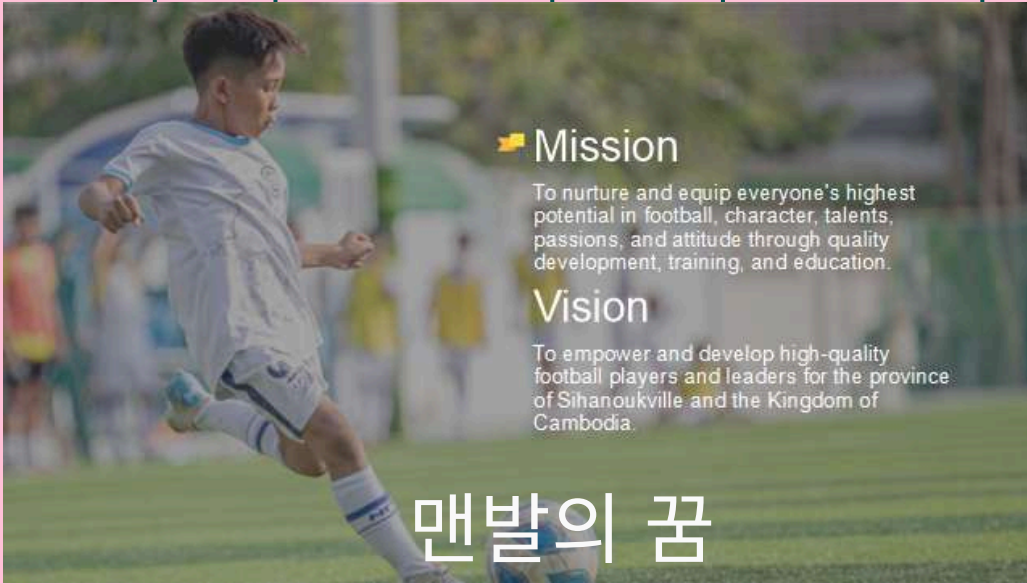

🚩 Mission

To nurture and equip everyone's highest potential in football, character, talents, passions, and attitude through quality development, training, and education.

Vision

To empower and develop high-quality football players and leaders for the province of Sihanoukville and the Kingdom of Cambodia.

맨발의 꿈