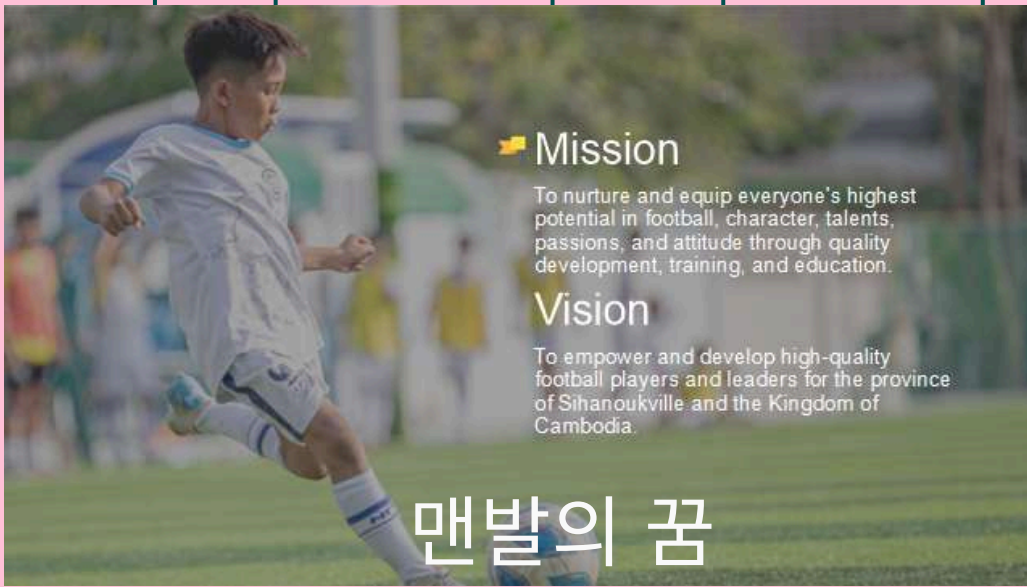

Mission

To nurture and equip everyone's highest potential in football, character, talents, passions, and attitude through quality development, training, and education.

Vision

To empower and develop high-quality football players and leaders for the province of Sihanoukville and the Kingdom of Cambodia.

맨발의 꿈